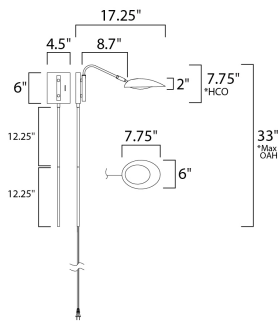

PRODUCT DESCRIPTION

Inspired by Mid-Century Modern design, this collection features tapered hoods that conceal LED modules that can be adjusted to direct the light. The Black finish with contrasting Satin Brass accents softens the look to work in a broader range of design. The wall pin up lamps work great at bedside while the floor lamp version is at home next to a chair.

MEASUREMENTS

DIMENSION : 6" L 7.75" H x 17.25" Ext
MAX OAH : 4.5" W x 6" H
HANGING WEIGHT : 2.64 lb

LAMPING

INPUT VOLTAGE : 120V
LUMENS : 520 Rated (455 Del.)
BULB : 1 x 6.5W LED AC Integrated , 6W Total
BULB INCLUDED : (Integrated)
DIMMABLE : Triac CL
CRI : 80 CRI
COLOR_TEMP : 3000K
LIGHTING_DIRECTION : Down

FINISHES OPTION

Black / Satin Brass (BKSBR)

MATERIAL

Aluminum, Acrylic

RATINGS

cETLus
Damp Location

ADDITIONAL

INSTALL UP/DOWN: Down
RATED LIFE 35000 Hours
OPERATING TEMPERATURE:
-20°C (-4°F), 40°C (104°F)

Always consult a qualified electrician before installing any lighting product.