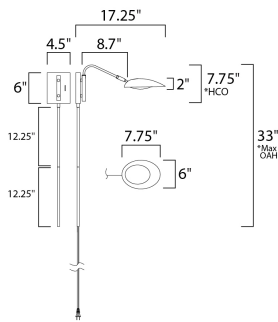

PRODUCT DESCRIPTION

Inspired by Mid-Century Modern design, this collection features tapered hoods that conceal LED modules that can be adjusted to direct the light. The Black finish with contrasting Satin Brass accents softens the look to work in a broader range of design. The wall pin up lamps work great at bedside while the floor lamp version is at home next to a chair.

MEASUREMENTS

DIMENSION : 6" L 7.75" H x 17.25" Ext
MAX OAH : 4.5" W x 6" H
HANGING WEIGHT : 2.64 lb

LAMPING

INPUT VOLTAGE : 120V
LUMENS : 520 Rated (455 Del.)
BULB : 1 x 6.5W LED AC Integrated , 6W Total
BULB INCLUDED : (Integrated)
DIMMABLE : Triac CL
CRI : 80 CRI
COLOR_TEMP : 3000K
LIGHTING_DIRECTION : Down

FINISHES OPTION

Black / Satin Brass (BKSBR)

MATERIAL

Aluminum, Acrylic

RATINGS

cETLus
Damp Location

ADDITIONAL

INSTALL UP/DOWN: Down
RATED LIFE 35000 Hours
OPERATING TEMPERATURE:
-20°C (-4°F), 40°C (104°F)

Always consult a qualified electrician before installing any lighting product.