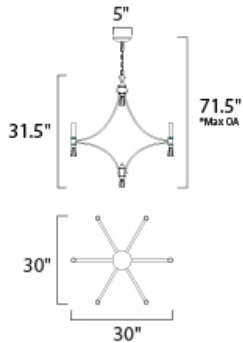

*max overall height of fixture

MEASUREMENTS

DIMENSION : 35" L x 35" W x 31.5" H
 CANOPY : 5" W x 1" H x 5" L
 HANGING WEIGHT : 22 lb

LAMPING

INPUT VOLTAGE : 120V
 BULB : 6 x 40W Incandescent E12 Candelabra , 240W Total
 BULB INCLUDED : (Not Included)
 DIMMABLE : Yes