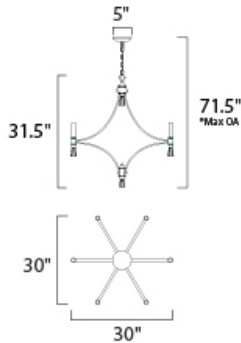

\*max overall height of fixture

**MEASUREMENTS**

DIMENSION : 35" L x 35" W x 31.5" H  
 CANOPY : 5" W x 1" H x 5" L  
 HANGING WEIGHT : 22 lb

**LAMPING**

INPUT VOLTAGE : 120V  
 BULB : 6 x 40W Incandescent E12 Candelabra , 240W Total  
 BULB INCLUDED : (Not Included)  
 DIMMABLE : Yes