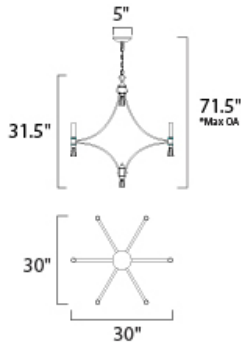

\*max overall height of fixture

**MEASUREMENTS**

- DIMENSION : 30" L x 30" W x 31.5" H
- MAX OAH : 71.75" OAH
- CANOPY : 5" W x 1" H x 5" L
- HANGING WEIGHT : 20.9 lb

**LAMPING**

- INPUT VOLTAGE : 120V
- BULB : 6 x 40W Incandescent E12 Candelabra , 240W Total
- BULB INCLUDED : (Not Included)
- DIMMABLE : Yes