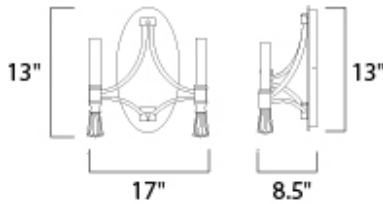

MEASUREMENTS

DIMENSION : 17" W x 13" H x 8.5" Ext
 MAX OAH : 6.5" W x 13" H
 HANGING WEIGHT : 7 lb

LAMPING

INPUT VOLTAGE : 120V
 BULB : 2 x 40W Incandescent E12 Candelabra , 80W Total
 BULB INCLUDED : (Not Included)
 DIMMABLE : Yes