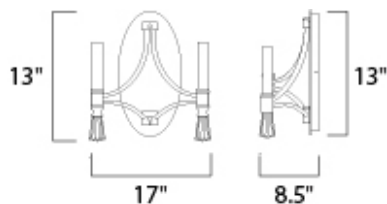

MEASUREMENTS

DIMENSION : 17" W x 13" H x 8.5" Ext
 MAX OAH : 6.5" W x 13" H
 HANGING WEIGHT : 7 lb

LAMPING

INPUT VOLTAGE : 120V
 BULB : 2 x 40W Incandescent E12 Candelabra , 80W Total
 BULB INCLUDED : (Not Included)
 DIMMABLE : Yes