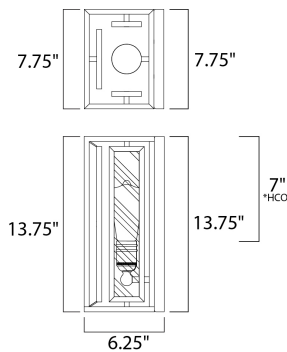

PRODUCT DESCRIPTION

Geometric metal frames finished in Black support panes of clear Seedy glass, provides for a refined restoration look. Add vintage bulbs (not included) to complete the authentic feel of this design.