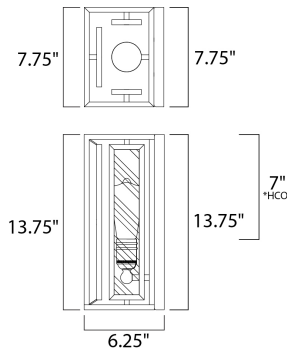

PRODUCT DESCRIPTION

Geometric metal frames finished in Black support panes of clear Seedy glass, provides for a refined restoration look. Add vintage bulbs (not included) to complete the authentic feel of this design.