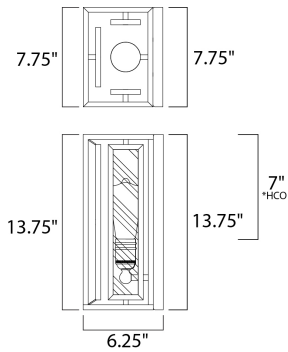

PRODUCT DESCRIPTION

Geometric metal frames finished in Black support panes of clear Seedy glass, provides for a refined restoration look. Add vintage bulbs (not included) to complete the authentic feel of this design.

MEASUREMENTS

DIMENSION : 5" W x 6.25" H x 5" Ext
HANGING WEIGHT : 6.16 lb

LAMPING

INPUT VOLTAGE : 120V
LUMENS : 1,050 Rated (680 Del.)
BULB : 1 x 15W LED PCB Integrated , 15W Total
BULB INCLUDED : (Integrated)
DIMMABLE : Triac CL
CRI : 80+ CRI
COLOR_TEMP : 3000K

FINISHES OPTION

Black (BK)

GLASS

Seedy CD

MATERIAL

Aluminum

RATINGS

cETLus
Dry Location

ADDITIONAL

OPERATING TEMPERATURE:
-20°C (-4°F), 40°C (104°F)

Always consult a qualified electrician before installing any lighting product.