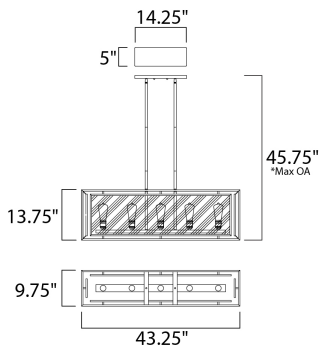

*max overall height

MEASUREMENTS

DIMENSION	: 43.25" L x 9.75" W x 13.75" H
MAX OAH	: 45.75" OAH
CANOPY	: 5" W x 0.75" H x 14.25" L
HANGING WEIGHT	: 26.86 lb

LAMPING

INPUT VOLTAGE	: 120V
BULB	: 5 x 6W LED E26 Medium , 30W Total
BULB INCLUDED	: (Included)
DIMMABLE	: Yes
COLOR_TEMP	: 2200K