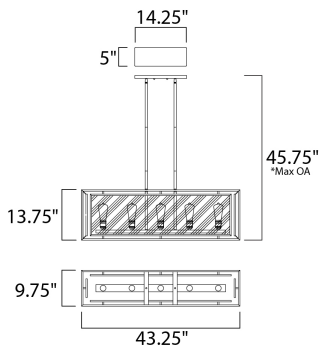

*max overall height

MEASUREMENTS

DIMENSION	: 43.25" L x 9.75" W x 13.75" H
MAX OAH	: 45.75" OAH
CANOPY	: 5" W x 0.75" H x 14.25" L
HANGING WEIGHT	: 26.86 lb

LAMPING

INPUT VOLTAGE	: 120V
BULB	: 5 x 6W LED E26 Medium , 30W Total
BULB INCLUDED	: (Included)
DIMMABLE	: Yes
COLOR_TEMP	: 2200K