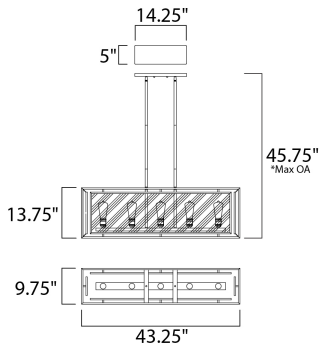

*max overall height

MEASUREMENTS

DIMENSION	: 43.25" L x 9.75" W x 13.75" H
MAX OAH	: 45.75" OAH
CANOPY	: 5" W x 0.75" H x 14.25" L
HANGING WEIGHT	: 26.86 lb

LAMPING

INPUT VOLTAGE	: 120V
BULB	: 5 x 6W LED E26 Medium , 30W Total
BULB INCLUDED	: (Included)
DIMMABLE	: Yes
COLOR_TEMP	: 2200K