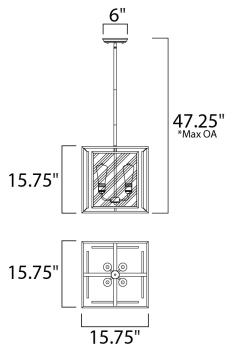

PRODUCT DESCRIPTION

Geometric metal frames finished in Black support panes of clear Seedy glass, provides for a refined restoration look. Add vintage bulbs (not included) to complete the authentic feel of this design.

*max overall height

MEASUREMENTS

DIMENSION : 15.75" L x 15.75" W x 15.75" H
 MAX OAH : 47.75" OAH
 CANOPY : 6" W x 1" H x 6" L
 HANGING WEIGHT : 16.12 lb

LAMPING

INPUT VOLTAGE : 120V
 BULB : 4 x 6W LED E26 Medium , 24W Total
 BULB INCLUDED : (Included)
 DIMMABLE : Yes
 COLOR_TEMP : 2200K