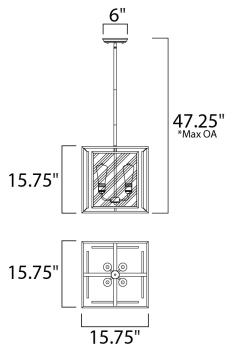

\*max overall height

### MEASUREMENTS

DIMENSION : 15.75" L x 15.75" W x 15.75" H  
 MAX OAH : 47.75" OAH  
 CANOPY : 6" W x 1" H x 6" L  
 HANGING WEIGHT : 16.12 lb