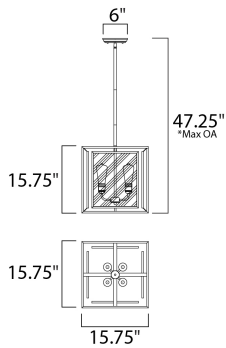

**PRODUCT DESCRIPTION**

Geometric metal frames finished in Black support panes of clear Seedy glass, provides for a refined restoration look. Add vintage bulbs (not included) to complete the authentic feel of this design.

\*max overall height

**MEASUREMENTS**

DIMENSION : 15.75" L x 15.75" W x 15.75" H  
 MAX OAH : 47.75" OAH  
 CANOPY : 6" W x 1" H x 6" L  
 HANGING WEIGHT : 16.12 lb

**LAMPING**

INPUT VOLTAGE : 120V  
 BULB : 4 x 6W LED E26 Medium , 24W Total  
 BULB INCLUDED : (Included)  
 DIMMABLE : Yes  
 COLOR\_TEMP : 2200K