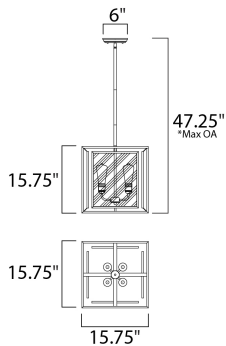

\*max overall height

#### MEASUREMENTS

DIMENSION : 15.75" L x 15.75" W x 15.75" H  
 MAX OAH : 45.75" OAH  
 CANOPY : 6" W x 1" H x 6" L  
 HANGING WEIGHT : 15.4 lb