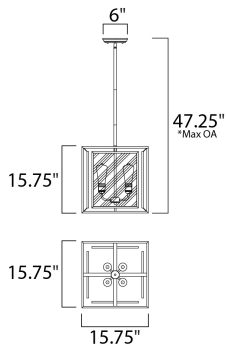

PRODUCT DESCRIPTION

Geometric metal frames finished in Black support panes of clear Seedy glass, provides for a refined restoration look. Add vintage bulbs (not included) to complete the authentic feel of this design.

*max overall height

MEASUREMENTS

DIMENSION : 15.75" L x 15.75" W x 15.75" H
 MAX OAH : 45.75" OAH
 CANOPY : 6" W x 1" H x 6" L
 HANGING WEIGHT : 15.4 lb

LAMPING

INPUT VOLTAGE : 120V
 BULB : 4 x 60W Incandescent E26 Medium , 240W Total
 BULB INCLUDED : (Not Included)
 DIMMABLE : Yes