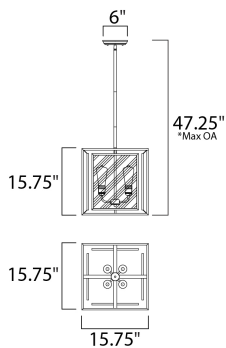

\*max overall height

#### MEASUREMENTS

DIMENSION : 15.75" L x 15.75" W x 15.75" H  
 MAX OAH : 45.75" OAH  
 CANOPY : 6" W x 1" H x 6" L  
 HANGING WEIGHT : 15.4 lb