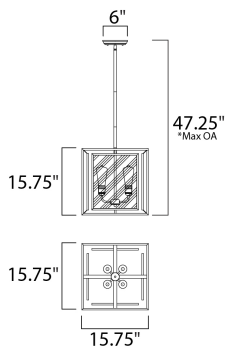

PRODUCT DESCRIPTION

Geometric metal frames finished in Black support panes of clear Seedy glass, provides for a refined restoration look. Add vintage bulbs (not included) to complete the authentic feel of this design.

*max overall height

MEASUREMENTS

DIMENSION : 15.75" L x 15.75" W x 15.75" H
 MAX OAH : 45.75" OAH
 CANOPY : 6" W x 1" H x 6" L
 HANGING WEIGHT : 15.4 lb

LAMPING

INPUT VOLTAGE : 120V
 BULB : 4 x 60W Incandescent E26 Medium , 240W Total
 BULB INCLUDED : (Not Included)
 DIMMABLE : Yes