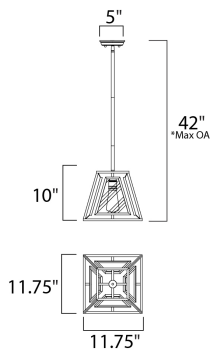

**PRODUCT DESCRIPTION**

Geometric metal frames finished in Black support panes of clear Seedy glass, provides for a refined restoration look. Add vintage bulbs (not included) to complete the authentic feel of this design.

\*max overall height

**MEASUREMENTS**

DIMENSION : 11.75" L x 11.75" W x 10" H  
 MAX OAH : 42" OAH  
 CANOPY : 5" W x 1.25" H x 5" L  
 HANGING WEIGHT : 6.56 lb

**LAMPING**

INPUT VOLTAGE : 120V  
 BULB : 1 x 60W Incandescent E26 Medium , 60W Total  
 BULB INCLUDED : (Included)  
 DIMMABLE : Yes