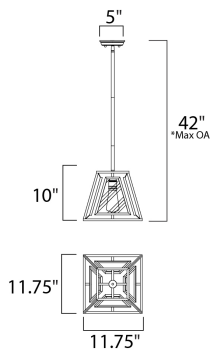

**PRODUCT DESCRIPTION**

Geometric metal frames finished in Black support panes of clear Seedy glass, provides for a refined restoration look. Add vintage bulbs (not included) to complete the authentic feel of this design.

*max overall height

MEASUREMENTS

DIMENSION : 11.75" L x 11.75" W x 10" H
 MAX OAH : 42" OAH
 CANOPY : 5" W x 1.25" H x 5" L
 HANGING WEIGHT : 6.56 lb

LAMPING

INPUT VOLTAGE : 120V
 BULB : 1 x 60W Incandescent E26 Medium , 60W Total
 BULB INCLUDED : (Included)
 DIMMABLE : Yes