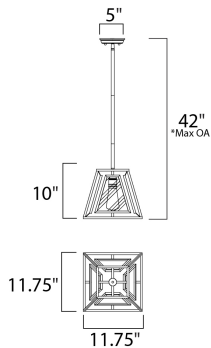

\*max overall height

### MEASUREMENTS

DIMENSION : 11.75" L x 11.75" W x 10" H  
 MAX OAH : 42" OAH  
 CANOPY : 5" W x 1.25" H x 5" L  
 HANGING WEIGHT : 6.38 lb