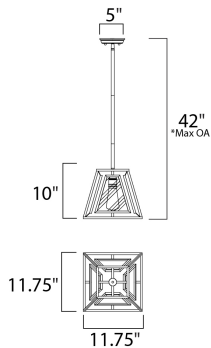

*max overall height

MEASUREMENTS

DIMENSION : 11.75" L x 11.75" W x 10" H
 MAX OAH : 42" OAH
 CANOPY : 5" W x 1.25" H x 5" L
 HANGING WEIGHT : 6.38 lb

LAMPING

INPUT VOLTAGE : 120V
 BULB : 1 x 60W Incandescent E26 Medium , 60W Total
 BULB INCLUDED : (Not Included)
 DIMMABLE : Yes