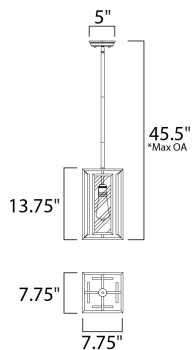

\*max overall height

### MEASUREMENTS

DIMENSION : 775" L x 7.75" W x 13.75" H  
 MAX OAH : 45.5" OAH  
 CANOPY : 5" W x 1.25" H x 5" L  
 HANGING WEIGHT : 7 lb