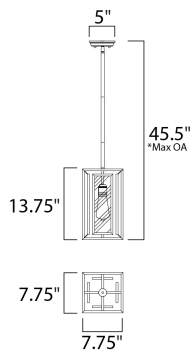

**PRODUCT DESCRIPTION**

Geometric metal frames finished in Black support panes of clear Seedy glass, provides for a refined restoration look. Add vintage bulbs (not included) to complete the authentic feel of this design.

*max overall height

MEASUREMENTS

DIMENSION : 775" L x 7.75" W x 13.75" H
 MAX OAH : 45.5" OAH
 CANOPY : 5" W x 1.25" H x 5" L
 HANGING WEIGHT : 7 lb

LAMPING

INPUT VOLTAGE : 120V
 BULB : 1 x 6W LED E26 Medium , 6W Total
 BULB INCLUDED : (Included)
 DIMMABLE : Yes
 COLOR_TEMP : 2200K