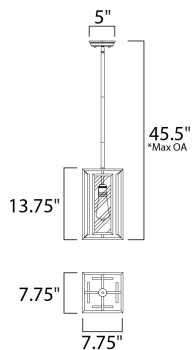

**PRODUCT DESCRIPTION**

Geometric metal frames finished in Black support panes of clear Seedy glass, provides for a refined restoration look. Add vintage bulbs (not included) to complete the authentic feel of this design.

*max overall height

MEASUREMENTS

DIMENSION : 775" L x 7.75" W x 13.75" H
 MAX OAH : 45.5" OAH
 CANOPY : 5" W x 1.25" H x 5" L
 HANGING WEIGHT : 7 lb

LAMPING

INPUT VOLTAGE : 120V
 BULB : 1 x 6W LED E26 Medium , 6W Total
 BULB INCLUDED : (Included)
 DIMMABLE : Yes
 COLOR_TEMP : 2200K