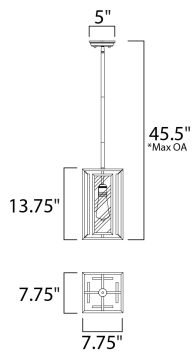

\*max overall height

### MEASUREMENTS

DIMENSION : 775" L x 7.75" W x 13.75" H  
 MAX OAH : 45.5" OAH  
 CANOPY : 5" W x 1.25" H x 5" L  
 HANGING WEIGHT : 7 lb