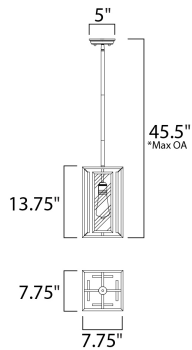

PRODUCT DESCRIPTION

Geometric metal frames finished in Black support panes of clear Seedy glass, provides for a refined restoration look. Add vintage bulbs (not included) to complete the authentic feel of this design.

*max overall height

MEASUREMENTS

DIMENSION : 7.75" L x 7.75" W x 13.75" H
 MAX OAH : 45.5" OAH
 CANOPY : 5" W x 1.25" H x 5" L
 HANGING WEIGHT : 6.82 lb

LAMPING

INPUT VOLTAGE : 120V
 BULB : 1 x 60W Incandescent E26 Medium , 60W Total
 BULB INCLUDED : (Not Included)
 DIMMABLE : Yes