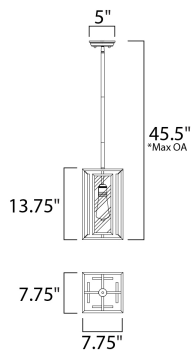

PRODUCT DESCRIPTION

Geometric metal frames finished in Black support panes of clear Seedy glass, provides for a refined restoration look. Add vintage bulbs (not included) to complete the authentic feel of this design.

*max overall height

MEASUREMENTS

DIMENSION : 7.75" L x 7.75" W x 13.75" H
 MAX OAH : 45.5" OAH
 CANOPY : 5" W x 1.25" H x 5" L
 HANGING WEIGHT : 6.82 lb

LAMPING

INPUT VOLTAGE : 120V
 BULB : 1 x 60W Incandescent E26 Medium , 60W Total
 BULB INCLUDED : (Not Included)
 DIMMABLE : Yes