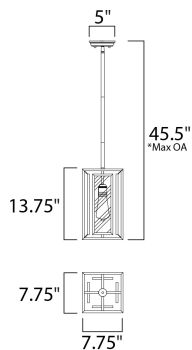

\*max overall height

#### MEASUREMENTS

DIMENSION : 7.75" L x 7.75" W x 13.75" H  
 MAX OAH : 45.5" OAH  
 CANOPY : 5" W x 1.25" H x 5" L  
 HANGING WEIGHT : 6.82 lb