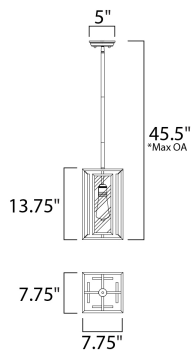

\*max overall height

### MEASUREMENTS

DIMENSION	: 7.75" L x 7.75" W x 13.75" H
MAX OAH	: 45.5" OAH
CANOPY	: 5" W x 1.25" H x 5" L
HANGING WEIGHT	: 6.82 lb