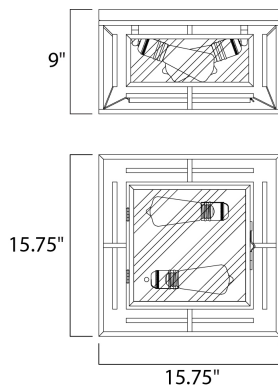

**PRODUCT DESCRIPTION**

Geometric metal frames finished in Black support panes of clear Seedy glass, provides for a refined restoration look. Add vintage bulbs (not included) to complete the authentic feel of this design.

**MEASUREMENTS**

DIMENSION : 15.75" L x 15.75" W x 9" H  
 MAX OAH : 15.75" W x 1" H  
 HANGING WEIGHT : 13.56 lb

**LAMPING**

INPUT VOLTAGE : 120V  
 BULB : 2 x 6W LED E26 Medium , 12W Total  
 BULB INCLUDED : (Included)  
 DIMMABLE : Yes