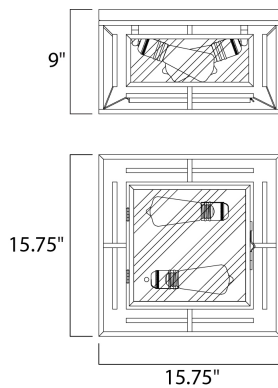

PRODUCT DESCRIPTION

Geometric metal frames finished in Black support panes of clear Seedy glass, provides for a refined restoration look. Add vintage bulbs (not included) to complete the authentic feel of this design.

MEASUREMENTS

DIMENSION : 15.75" L x 15.75" W x 9" H
 MAX OAH : 15.75" W x 1" H
 HANGING WEIGHT : 13.56 lb

LAMPING

INPUT VOLTAGE : 120V
 BULB : 2 x 6W LED E26 Medium , 12W Total
 BULB INCLUDED : (Included)
 DIMMABLE : Yes