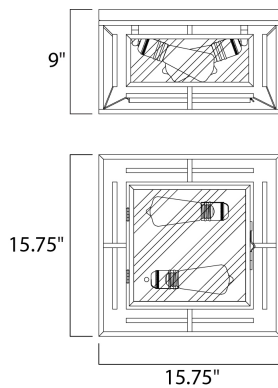

#### MEASUREMENTS

DIMENSION : 15.75" L x 15.75" W x 9" H  
 MAX OAH : 15.75" W x 1" H  
 HANGING WEIGHT : 13.56 lb