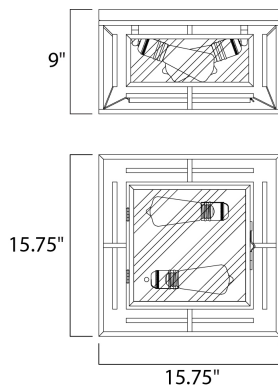

**PRODUCT DESCRIPTION**

Geometric metal frames finished in Black support panes of clear Seedy glass, provides for a refined restoration look. Add vintage bulbs (not included) to complete the authentic feel of this design.

**MEASUREMENTS**

DIMENSION : 15.75" L x 15.75" W x 9" H
 MAX OAH : 15.75" W x 1" H
 HANGING WEIGHT : 13.56 lb

LAMPING

INPUT VOLTAGE : 120V
 BULB : 2 x 6W LED E26 Medium , 12W Total
 BULB INCLUDED : (Included)
 DIMMABLE : Yes