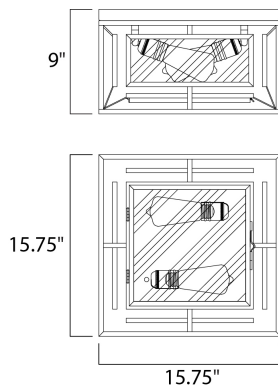

MEASUREMENTS

DIMENSION : 15.75" L x 15.75" W x 9" H
 MAX OAH : 15.75" W x 1" H
 HANGING WEIGHT : 13.2 lb

LAMPING

INPUT VOLTAGE : 120V
 BULB : 2 x 60W Incandescent E26 Medium , 120W Total
 BULB INCLUDED : (Not Included)
 DIMMABLE : Yes