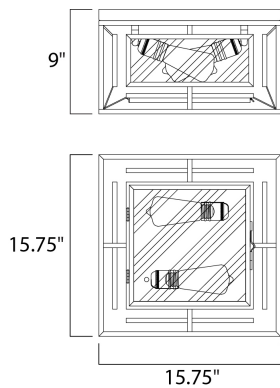

#### MEASUREMENTS

DIMENSION : 15.75" L x 15.75" W x 9" H  
 MAX OAH : 15.75" W x 1" H  
 HANGING WEIGHT : 13.2 lb