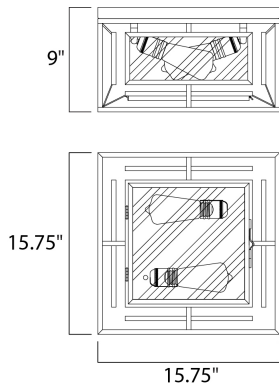

MEASUREMENTS

DIMENSION : 15.75" L x 15.75" W x 9" H
 MAX OAH : 15.75" W x 1" H
 HANGING WEIGHT : 13.2 lb

LAMPING

INPUT VOLTAGE : 120V
 BULB : 2 x 60W Incandescent E26 Medium , 120W Total
 BULB INCLUDED : (Not Included)
 DIMMABLE : Yes