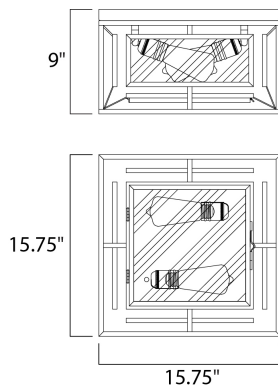

PRODUCT DESCRIPTION

Geometric metal frames finished in Black support panes of clear Seedy glass, provides for a refined restoration look. Add vintage bulbs (not included) to complete the authentic feel of this design.

MEASUREMENTS

DIMENSION : 15.75" L x 15.75" W x 9" H
 MAX OAH : 15.75" W x 1" H
 HANGING WEIGHT : 13.2 lb

LAMPING

INPUT VOLTAGE : 120V
 BULB : 2 x 60W Incandescent E26 Medium , 120W Total
 BULB INCLUDED : (Not Included)
 DIMMABLE : Yes