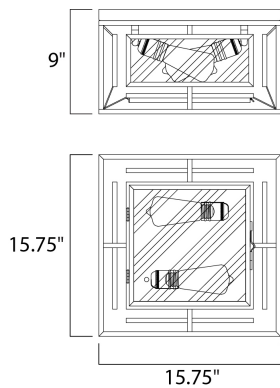

PRODUCT DESCRIPTION

Geometric metal frames finished in Black support panes of clear Seedy glass, provides for a refined restoration look. Add vintage bulbs (not included) to complete the authentic feel of this design.

MEASUREMENTS

DIMENSION : 15.75" L x 15.75" W x 9" H
 MAX OAH : 15.75" W x 1" H
 HANGING WEIGHT : 13.2 lb

LAMPING

INPUT VOLTAGE : 120V
 BULB : 2 x 60W Incandescent E26 Medium , 120W Total
 BULB INCLUDED : (Not Included)
 DIMMABLE : Yes