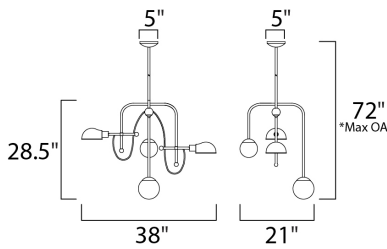

MEASUREMENTS

DIMENSION : 38" L x 21" W x 28.5" H
 MAX OAH : 72" OAH
 CANOPY : 5" W x 1.75" H x 5" L
 HANGING WEIGHT : 19.62 lb

LAMPING

INPUT VOLTAGE : 120V
 LUMENS : 2,400 Rated (1,500 Del.)
 BULB : 4 x 9+4W LED E26 Medium + G9 , 26W Total
 BULB INCLUDED : (Included)
 DIMMABLE : Yes
 COLOR_TEMP : 3000K
 LIGHTING_DIRECTION : Directional

*max overall height

FINISHES OPTION

-  Black / Satin Nickel (BKSN)
-  Bronze / Satin Brass (BZSBR)

GLASS

White WT

MATERIAL

Steel, Glass

RATINGS