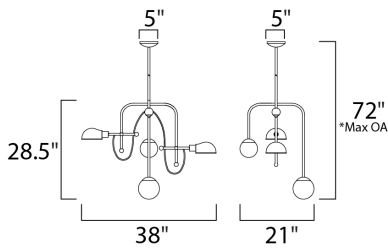

MEASUREMENTS

DIMENSION : 38" L x 21" W x 28.5" H
 MAX OAH : 72" OAH
 CANOPY : 5" W x 1.75" H x 5" L
 HANGING WEIGHT : 19.62 lb

LAMPING

INPUT VOLTAGE : 120V
 LUMENS : 2,400 Rated (1,500 Del.)
 BULB : 4 x 9+4W LED E26 Medium + G9 , 26W Total
 BULB INCLUDED : (Included)
 DIMMABLE : Yes
 COLOR_TEMP : 3000K
 LIGHTING_DIRECTION : Directional

*max overall height

FINISHES OPTION

-  Black / Satin Nickel (BKSN)
-  Bronze / Satin Brass (BZSBR)

GLASS

White WT

MATERIAL

Steel, Glass

RATINGS