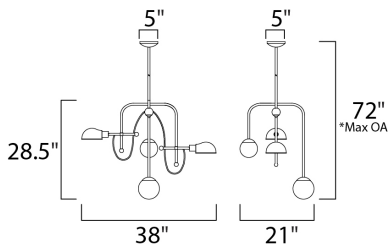

**MEASUREMENTS**

DIMENSION : 38" L x 21" W x 28.5" H  
 MAX OAH : 72" OAH  
 CANOPY : 5" W x 1.75" H x 5" L  
 HANGING WEIGHT : 19.62 lb

**LAMPING**

INPUT VOLTAGE : 120V  
 LUMENS : 2,400 Rated (1,500 Del.)  
 BULB : 4 x 9+4W LED E26 Medium + G9 , 26W Total  
 BULB INCLUDED : (Included)  
 DIMMABLE : Yes  
 COLOR\_TEMP : 3000K  
 LIGHTING\_DIRECTION : Directional

\*max overall height

**FINISHES OPTION**

-  Black / Satin Nickel (BKSN)
-  Bronze / Satin Brass (BZSBR)

**GLASS**

White WT

**MATERIAL**

Steel, Glass

**RATINGS**