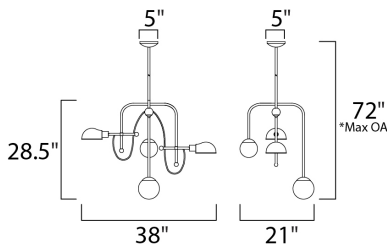

**MEASUREMENTS**

DIMENSION : 38" L x 21" W x 28.5" H  
 MAX OAH : 72" OAH  
 CANOPY : 5" W x 1.75" H x 5" L  
 HANGING WEIGHT : 19.62 lb

**LAMPING**

INPUT VOLTAGE : 120V  
 LUMENS : 2,400 Rated (1,500 Del.)  
 BULB : 4 x 9+4W LED E26 Medium + G9 , 26W Total  
 BULB INCLUDED : (Included)  
 DIMMABLE : Yes  
 COLOR\_TEMP : 3000K  
 LIGHTING\_DIRECTION : Directional

\*max overall height

**FINISHES OPTION**

-  Black / Satin Nickel (BKSN)
-  Bronze / Satin Brass (BZSBR)

**GLASS**

White WT

**MATERIAL**

Steel, Glass

**RATINGS**