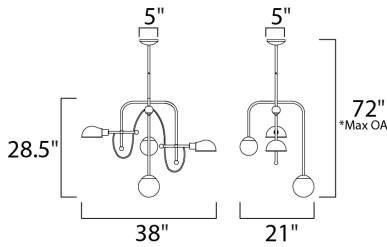

**MEASUREMENTS**

DIMENSION : 38" L x 21" W x 28.5" H  
 MAX OAH : 72" OAH  
 CANOPY : 5" W x 1.75" H x 5" L  
 HANGING WEIGHT : 19.62 lb

**LAMPING**

INPUT VOLTAGE : 120V  
 LUMENS : 2,400 Rated (1,500 Del.)  
 BULB : 4 x 9+4W LED E26 Medium + G9 , 26W Total  
 BULB INCLUDED : (Included)  
 DIMMABLE : Yes  
 COLOR\_TEMP : 3000K  
 LIGHTING\_DIRECTION : Directional

\*max overall height

**FINISHES OPTION**

- Black / Satin Nickel (BKSJN)
- Bronze / Satin Brass (BZSBR)

**GLASS**

White WT

**MATERIAL**

Steel, Glass

**RATINGS**