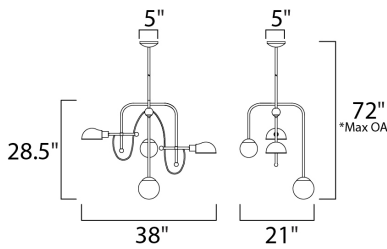

MEASUREMENTS

DIMENSION : 38" L x 21" W x 28.5" H
 MAX OAH : 72" OAH
 CANOPY : 5" W x 1.75" H x 5" L
 HANGING WEIGHT : 19.62 lb

LAMPING

INPUT VOLTAGE : 120V
 LUMENS : 2,400 Rated (1,500 Del.)
 BULB : 4 x 9+4W LED E26 Medium + G9 , 26W Total
 BULB INCLUDED : (Included)
 DIMMABLE : Yes
 COLOR_TEMP : 3000K
 LIGHTING_DIRECTION : Directional

*max overall height

FINISHES OPTION

-  Black / Satin Nickel (BKSJN)
-  Bronze / Satin Brass (BZSBR)

GLASS

White WT

MATERIAL

Steel, Glass

RATINGS