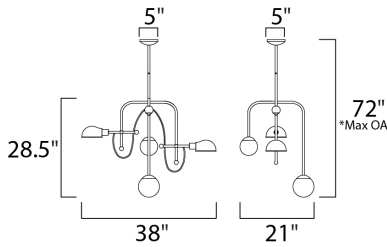

MEASUREMENTS

DIMENSION : 38" L x 21" W x 28.5" H
 MAX OAH : 72" OAH
 CANOPY : 5" W x 1.75" H x 5" L
 HANGING WEIGHT : 19.62 lb

LAMPING

INPUT VOLTAGE : 120V
 LUMENS : 2,400 Rated (1,500 Del.)
 BULB : 4 x 9+4W LED E26 Medium + G9 , 26W Total
 BULB INCLUDED : (Included)
 DIMMABLE : Yes
 COLOR_TEMP : 3000K
 LIGHTING_DIRECTION : Directional

*max overall height

FINISHES OPTION

-  Black / Satin Nickel (BKSJN)
-  Bronze / Satin Brass (BZSBR)

GLASS

White WT

MATERIAL

Steel, Glass

RATINGS