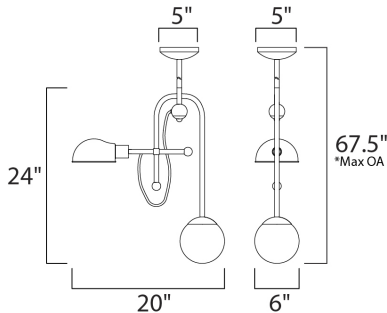

**PRODUCT DESCRIPTION**

An eclectic design form combining function with Mid-Century influences features articulated arms that support parabolic shades that can swivel to direct the light. Available in your choice of Bronze with Satin Brass or Black with Satin Nickel, both with opal White glass.

\*max overall height

**MEASUREMENTS**

DIMENSION : 20" L x 6" W x 24" H  
 MAX OAH : 67.5" OAH  
 CANOPY : 5" W x 1.75" H x 5" L  
 HANGING WEIGHT : 7.05 lb

**LAMPING**

INPUT VOLTAGE : 120V  
 LUMENS : 1,250 Rated (750 Del.)  
 BULB : 2 x 9+4W LED E26 Medium + G9 , 13W Total  
 BULB INCLUDED : (Included)  
 DIMMABLE : Yes  
 COLOR\_TEMP : 3000K  
 LIGHTING\_DIRECTION : Directional