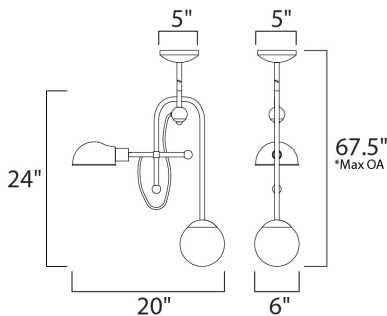

PRODUCT DESCRIPTION

An eclectic design form combining function with Mid-Century influences features articulated arms that support parabolic shades that can swivel to direct the light. Available in your choice of Bronze with Satin Brass or Black with Satin Nickel, both with opal White glass.

*max overall height

MEASUREMENTS

DIMENSION : 20" L x 6" W x 24" H
 MAX OAH : 67.5" OAH
 CANOPY : 5" W x 1.75" H x 5" L
 HANGING WEIGHT : 7.05 lb

LAMPING

INPUT VOLTAGE : 120V
 LUMENS : 1,250 Rated (750 Del.)
 BULB : 2 x 9+4W LED E26 Medium + G9 , 13W Total
 BULB INCLUDED : (Included)
 DIMMABLE : Yes
 COLOR_TEMP : 3000K
 LIGHTING_DIRECTION : Directional