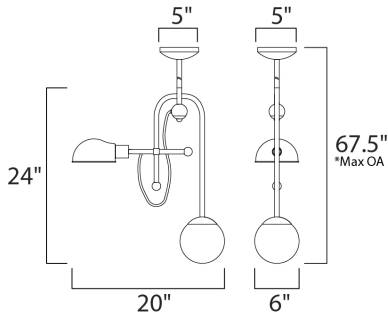

**PRODUCT DESCRIPTION**

An eclectic design form combining function with Mid-Century influences features articulated arms that support parabolic shades that can swivel to direct the light. Available in your choice of Bronze with Satin Brass or Black with Satin Nickel, both with opal White glass.

\*max overall height

**MEASUREMENTS**

DIMENSION : 20" L x 6" W x 24" H  
 MAX OAH : 67.5" OAH  
 CANOPY : 5" W x 1.75" H x 5" L  
 HANGING WEIGHT : 7.05 lb

**LAMPING**

INPUT VOLTAGE : 120V  
 LUMENS : 1,250 Rated (750 Del.)  
 BULB : 2 x 9+4W LED E26 Medium + G9 , 13W Total  
 BULB INCLUDED : (Included)  
 DIMMABLE : Yes  
 COLOR\_TEMP : 3000K  
 LIGHTING\_DIRECTION : Directional