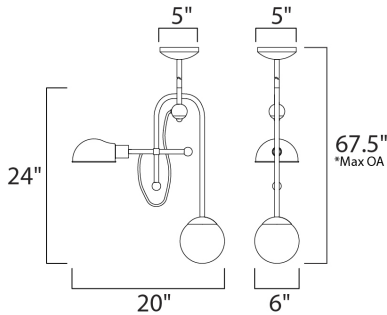

PRODUCT DESCRIPTION

An eclectic design form combining function with Mid-Century influences features articulated arms that support parabolic shades that can swivel to direct the light. Available in your choice of Bronze with Satin Brass or Black with Satin Nickel, both with opal White glass.

*max overall height

MEASUREMENTS

DIMENSION : 20" L x 6" W x 24" H
 MAX OAH : 67.5" OAH
 CANOPY : 5" W x 1.75" H x 5" L
 HANGING WEIGHT : 7.05 lb

LAMPING

INPUT VOLTAGE : 120V
 LUMENS : 1,250 Rated (750 Del.)
 BULB : 2 x 9+4W LED E26 Medium + G9 , 13W Total
 BULB INCLUDED : (Included)
 DIMMABLE : Yes
 COLOR_TEMP : 3000K
 LIGHTING_DIRECTION : Directional