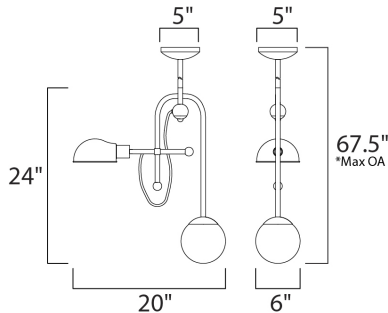

**PRODUCT DESCRIPTION**

An eclectic design form combining function with Mid-Century influences features articulated arms that support parabolic shades that can swivel to direct the light. Available in your choice of Bronze with Satin Brass or Black with Satin Nickel, both with opal White glass.

**MEASUREMENTS**

DIMENSION : 20" L x 6" W x 24" H  
 MAX OAH : 67.5" OAH  
 CANOPY : 5" W x 1.75" H x 5" L  
 HANGING WEIGHT : 7.05 lb

**LAMPING**

INPUT VOLTAGE : 120V  
 LUMENS : 1,250 Rated (750 Del.)  
 BULB : 2 x 9+4W LED E26 Medium + G9 , 13W Total  
 BULB INCLUDED : (Included)  
 DIMMABLE : Yes  
 COLOR\_TEMP : 3000K  
 LIGHTING\_DIRECTION : Directional

\*max overall height

**FINISHES OPTION**

-  Black / Satin Nickel (BKSN)
-  Bronze / Satin Brass (BZSBR)

**GLASS**

White WT

**MATERIAL**

Steel, Glass

**RATINGS**