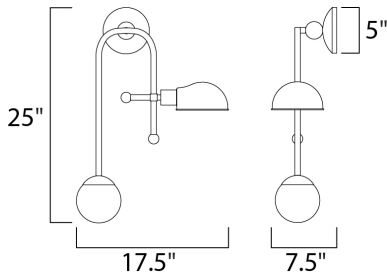

PRODUCT DESCRIPTION

An eclectic design form combining function with Mid-Century influences features articulated arms that support parabolic shades that can swivel to direct the light. Available in your choice of Bronze with Satin Brass or Black with Satin Nickel, both with opal White glass.

MEASUREMENTS

DIMENSION : 7.5" L x 17.5" W x 25" H x 7.5" Ext
 MAX OAH : 5" W x 5" H
 HANGING WEIGHT : 3.53 lb

LAMPING

INPUT VOLTAGE : 120V
 LUMENS : 1,250 Rated (750 Del.)
 BULB : 2 x 9+4W LED E26 Medium + G9 , 13W Total
 BULB INCLUDED : (Included)
 DIMMABLE : Yes
 COLOR_TEMP : 3000K
 LIGHTING_DIRECTION : Directional