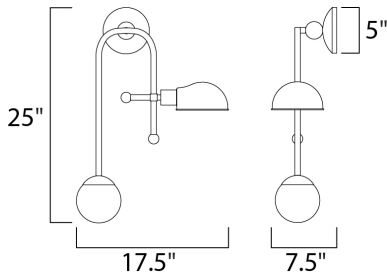

**MEASUREMENTS**

DIMENSION : 7.5" L x 17.5" W x 25" H x 7.5" Ext  
 MAX OAH : 5" W x 5" H  
 HANGING WEIGHT : 3.53 lb

**LAMPING**

INPUT VOLTAGE : 120V  
 LUMENS : 1,250 Rated (750 Del.)  
 BULB : 2 x 9+4W LED E26 Medium + G9 , 13W Total  
 BULB INCLUDED : (Included)  
 DIMMABLE : Yes  
 COLOR\_TEMP : 3000K  
 LIGHTING\_DIRECTION : Directional