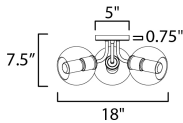

**MEASUREMENTS**

DIMENSION : 18" L x 18" W x 7.5" H  
 CANOPY : 5" W x 0.75" H x 5" L  
 HANGING WEIGHT : 3.3 lb

**LAMPING**

INPUT VOLTAGE : 120V  
 BULB : 3 x 60W Incandescent E26 Medium , 180W Total  
 BULB INCLUDED : (Not Included)  
 DIMMABLE : Y