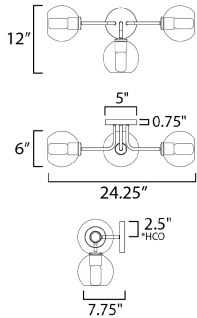

PRODUCT DESCRIPTION

Clear glass globes on a Natural Aged Brass frame create a transitional design that is sure to please. The sloping arms level out to create a simple Mid Century Modern configuration. A full range of the products in this collection include chandeliers, pendants, flush mounts, and sconces.