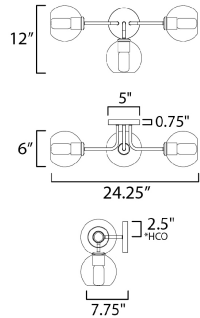

PRODUCT DESCRIPTION

Clear glass globes on a Natural Aged Brass frame create a transitional design that is sure to please. The sloping arms level out to create a simple Mid Century Modern configuration. A full range of the products in this collection include chandeliers, pendants, flush mounts, and sconces.