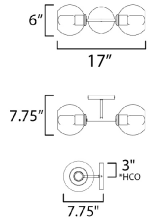

LAMPING

INPUT VOLTAGE : 120V
BULB : 2 x 60W Incandescent E26 Medium , 120W Total
BULB INCLUDED : (Not Included)
DIMMABLE : Y
LIGHTING_DIRECTION : Horizontal/