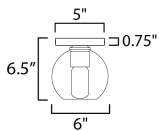

MEASUREMENTS

DIMENSION : 6" L x 6" W x 6.5" H
 CANOPY : 5" W x 0.75" H x 5" L
 HANGING WEIGHT : 1.3 lb

LAMPING

INPUT VOLTAGE : 120V
 BULB : 1 x 60W Incandescent E26 Medium , 60W Total
 BULB INCLUDED : (Not Included)
 DIMMABLE : Y