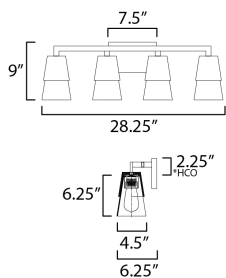

**PRODUCT DESCRIPTION**

Capped by wood finished in Walnut, this series of bath vanity sconces feature conical Clear Glass shades. Contrasting Matte Black frames of squared tubing add clean geometry to the design. Use decorative lamps in the shades to complete the look.

**MEASUREMENTS**

DIMENSION : 28.25" W x 9" H x 6.25" Ext  
 BACK PLATE : 7.5" W x 4.75" H x 2.25" HCO  
 HANGING WEIGHT : 6.82 lb

**LAMPING**

INPUT VOLTAGE : 120V  
 BULB : 4 x 60W Incandescent E26 Medium , 240W Total  
 BULB INCLUDED : (Not Included)  
 DIMMABLE : Y  
 LIGHTING\_DIRECTION : Up/Down