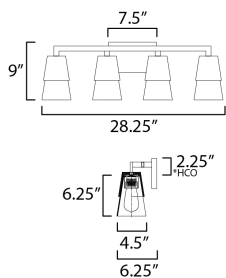

PRODUCT DESCRIPTION

Capped by wood finished in Walnut, this series of bath vanity sconces feature conical Clear Glass shades. Contrasting Matte Black frames of squared tubing add clean geometry to the design. Use decorative lamps in the shades to complete the look.

MEASUREMENTS

DIMENSION : 28.25" W x 9" H x 6.25" Ext
 BACK PLATE : 7.5" W x 4.75" H x 2.25" HCO
 HANGING WEIGHT : 6.82 lb

LAMPING

INPUT VOLTAGE : 120V
 BULB : 4 x 60W Incandescent E26 Medium , 240W Total
 BULB INCLUDED : (Not Included)
 DIMMABLE : Y
 LIGHTING_DIRECTION : Up/Down