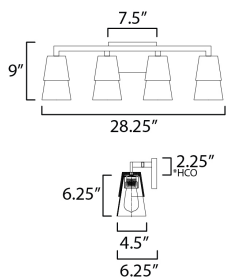

PRODUCT DESCRIPTION

Capped by wood finished in Walnut, this series of bath vanity sconces feature conical Clear Glass shades. Contrasting Matte Black frames of squared tubing add clean geometry to the design. Use decorative lamps in the shades to complete the look.

MEASUREMENTS

DIMENSION : 28.25" W x 9" H x 6.25" Ext
 BACK PLATE : 7.5" W x 4.75" H x 2.25" HCO
 HANGING WEIGHT : 6.82 lb

LAMPING

INPUT VOLTAGE : 120V
 BULB : 4 x 60W Incandescent E26 Medium , 240W Total
 BULB INCLUDED : (Not Included)
 DIMMABLE : Y
 LIGHTING_DIRECTION : Up/Down