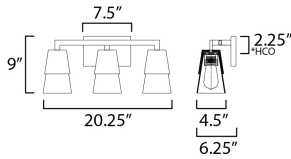

PRODUCT DESCRIPTION

Capped by wood finished in Walnut, this series of bath vanity sconces feature conical Clear Glass shades. Contrasting Matte Black frames of squared tubing add clean geometry to the design. Use decorative lamps in the shades to complete the look.