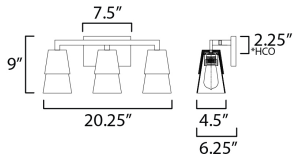

PRODUCT DESCRIPTION

Capped by wood finished in Walnut, this series of bath vanity sconces feature conical Clear Glass shades. Contrasting Matte Black frames of squared tubing add clean geometry to the design. Use decorative lamps in the shades to complete the look.