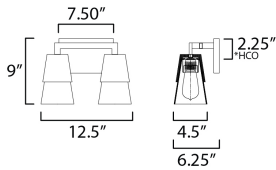

PRODUCT DESCRIPTION

Capped by wood finished in Walnut, this series of bath vanity sconces feature conical Clear Glass shades. Contrasting Matte Black frames of squared tubing add clean geometry to the design. Use decorative lamps in the shades to complete the look.