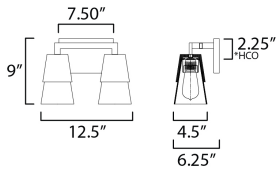

LAMPING

INPUT VOLTAGE : 120V
BULB : 2 x 60W Incandescent E26 Medium , 120W Total
BULB INCLUDED : (Not Included)
DIMMABLE : Y
LIGHTING_DIRECTION : Up/Down