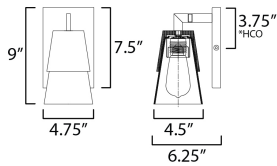

LAMPING

INPUT VOLTAGE : 120V
BULB : 1 x 60W Incandescent E26 Medium , 60W Total
BULB INCLUDED : (Not Included)
DIMMABLE : Y
LIGHTING_DIRECTION : Up/Down