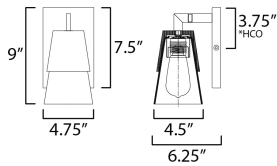

PRODUCT DESCRIPTION

Capped by wood finished in Walnut, this series of bath vanity sconces feature conical Clear Glass shades. Contrasting Matte Black frames of squared tubing add clean geometry to the design. Use decorative lamps in the shades to complete the look.