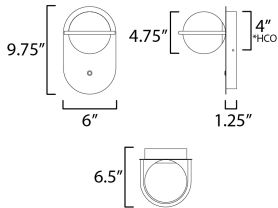

LAMPING

INPUT VOLTAGE : 120V
LUMENS : 450 Rated (400 Del.)
BULB : 1 x 4W LED G9 , 4W Total
BULB INCLUDED : (Included)
DIMMABLE : Triac CL
CRI : 90 CRI
COLOR_TEMP : 3000K
LIGHTING_DIRECTION : Omni