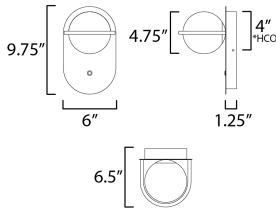

LAMPING

INPUT VOLTAGE : 120V
LUMENS : 450 Rated (400 Del.)
BULB : 1 x 4W LED G9 , 4W Total
BULB INCLUDED : (Included)
DIMMABLE : Triac CL
CRI : 90 CRI
COLOR_TEMP : 3000K
LIGHTING_DIRECTION : Omni