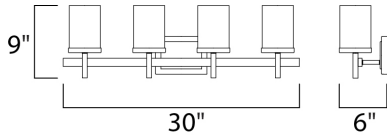

PRODUCT DESCRIPTION

Square glass shades ride upon a rectangular bar to create geometry at its best. Available in Polished Chrome with Satin White glass and Satin Nickel and white Linen glass.