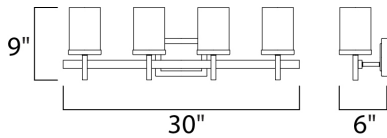

PRODUCT DESCRIPTION

Square glass shades ride upon a rectangular bar to create geometry at its best. Available in Polished Chrome with Satin White glass and Satin Nickel and white Linen glass.

MEASUREMENTS

DIMENSION : 30" W x 9" H x 6" Ext
 BACK PLATE : 6.5" W x 4.75" H x 6.25" HCO
 HANGING WEIGHT : 6.82 lb

LAMPING

INPUT VOLTAGE : 120V
 BULB : 4 x 60W Incandescent E26 Medium , 240W Total
 BULB INCLUDED : (Not Included)
 DIMMABLE : Yes