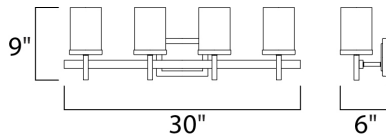

PRODUCT DESCRIPTION

Square glass shades ride upon a rectangular bar to create geometry at its best. Available in Polished Chrome with Satin White glass and Satin Nickel and white Linen glass.