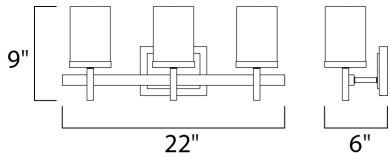

PRODUCT DESCRIPTION

Square glass shades ride upon a rectangular bar to create geometry at its best. Available in Polished Chrome with Satin White glass and Satin Nickel and white Linen glass.

MEASUREMENTS

DIMENSION : 22" W x 9" H x 6" Ext
 BACK PLATE : 6.5" W x 4.75" H x 6.25" HCO
 HANGING WEIGHT : 5.5 lb

LAMPING

INPUT VOLTAGE : 120V
 BULB : 3 x 60W Incandescent E26 Medium , 180W Total
 BULB INCLUDED : (Not Included)
 DIMMABLE : Yes