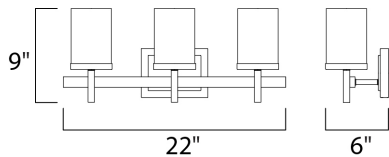

PRODUCT DESCRIPTION

Square glass shades ride upon a rectangular bar to create geometry at its best. Available in Polished Chrome with Satin White glass and Satin Nickel and white Linen glass.

MEASUREMENTS

DIMENSION : 22" W x 9" H x 6" Ext
 BACK PLATE : 6.5" W x 4.75" H x 6.25" HCO
 HANGING WEIGHT : 5.5 lb

LAMPING

INPUT VOLTAGE : 120V
 BULB : 3 x 60W Incandescent E26 Medium , 180W Total
 BULB INCLUDED : (Not Included)
 DIMMABLE : Yes