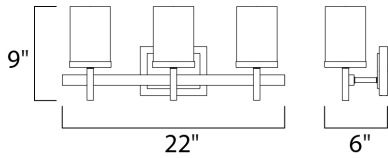

PRODUCT DESCRIPTION

Square glass shades ride upon a rectangular bar to create geometry at its best. Available in Polished Chrome with Satin White glass and Satin Nickel and white Linen glass.

MEASUREMENTS

DIMENSION : 22" W x 9" H x 6" Ext
 BACK PLATE : 6.5" W x 4.75" H x 6.25" HCO
 HANGING WEIGHT : 5.5 lb

LAMPING

INPUT VOLTAGE : 120V
 BULB : 3 x 60W Incandescent E26 Medium , 180W Total
 BULB INCLUDED : (Not Included)
 DIMMABLE : Yes