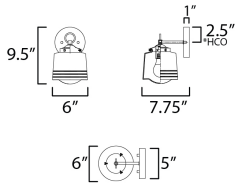

LAMPING

INPUT VOLTAGE : 120V
BULB : 1 x 60W Incandescent E26 Medium , 60W Total
BULB INCLUDED : (Not Included)
DIMMABLE : Y
LIGHTING_DIRECTION : Down