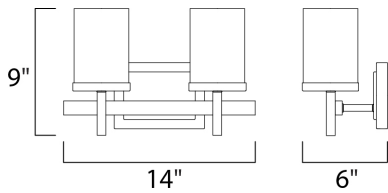

PRODUCT DESCRIPTION

Square glass shades ride upon a rectangular bar to create geometry at its best. Available in Polished Chrome with Satin White glass and Satin Nickel and white Linen glass.

MEASUREMENTS

DIMENSION : 14" W x 9" H x 6" Ext
 BACK PLATE : 6.5" W x 4.75" H x 6.25" HCO
 HANGING WEIGHT : 4.37 lb

LAMPING

INPUT VOLTAGE : 120V
 BULB : 2 x 60W Incandescent E26 Medium , 120W Total
 BULB INCLUDED : (Not Included)
 DIMMABLE : Yes