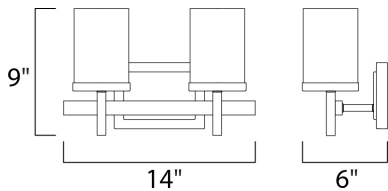

PRODUCT DESCRIPTION

Square glass shades ride upon a rectangular bar to create geometry at its best. Available in Polished Chrome with Satin White glass and Satin Nickel and white Linen glass.

MEASUREMENTS

DIMENSION : 14" W x 9" H x 6" Ext
 BACK PLATE : 6.5" W x 4.75" H x 6.25" HCO
 HANGING WEIGHT : 4.37 lb

LAMPING

INPUT VOLTAGE : 120V
 BULB : 2 x 60W Incandescent E26 Medium , 120W Total
 BULB INCLUDED : (Not Included)
 DIMMABLE : Yes