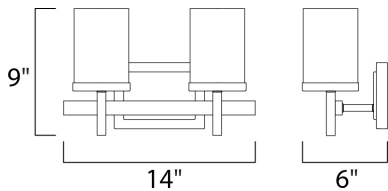

PRODUCT DESCRIPTION

Square glass shades ride upon a rectangular bar to create geometry at its best. Available in Polished Chrome with Satin White glass and Satin Nickel and white Linen glass.

MEASUREMENTS

DIMENSION : 14" W x 9" H x 6" Ext
BACK PLATE : 6.5" W x 4.75" H x 6.25" HCO
HANGING WEIGHT : 4.37 lb

LAMPING

INPUT VOLTAGE : 120V
BULB : 2 x 60W Incandescent E26 Medium , 120W Total
BULB INCLUDED : (Not Included)
DIMMABLE : Yes

FINISHES OPTION

- Polished Chrome (PC)
- Satin Nickel (SN)

MATERIAL

Steel, Glass

RATINGS

cETLus
Damp Location

ADDITIONAL

INSTALL UP/DOWN: Up/Down
OPERATING TEMPERATURE:
-20°C (-4°F), 40°C (104°F)

Always consult a qualified electrician before installing any lighting product.