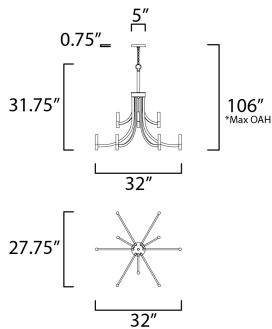

*max overall height

MEASUREMENTS

- DIMENSION : 32" W x 31.75" H
- MAX OAH : 106" OAH
- CANOPY : 5" W x 0.75" H x 5" L
- HANGING WEIGHT : 9.92 lb

LAMPING

- INPUT VOLTAGE : 120V
- BULB : 9 x 60W Incandescent E12 Candelabra , 540W Total
- BULB INCLUDED : (Not Included)
- DIMMABLE : Yes