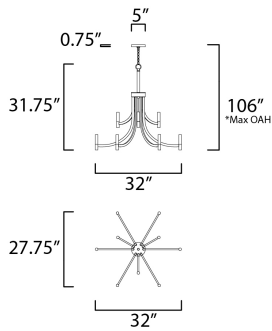

*max overall height

MEASUREMENTS

- DIMENSION : 32" W x 31.75" H
- MAX OAH : 106" OAH
- CANOPY : 5" W x 0.75" H x 5" L
- HANGING WEIGHT : 9.92 lb

LAMPING

- INPUT VOLTAGE : 120V
- BULB : 9 x 60W Incandescent E12 Candelabra , 540W Total
- BULB INCLUDED : (Not Included)
- DIMMABLE : Yes