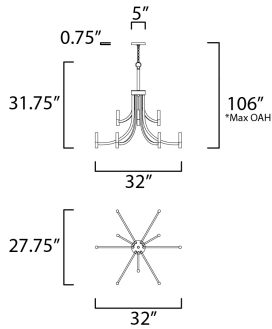

*max overall height

MEASUREMENTS

- DIMENSION : 32" W x 31.75" H
- MAX OAH : 106" OAH
- CANOPY : 5" W x 0.75" H x 5" L
- HANGING WEIGHT : 9.92 lb

LAMPING

- INPUT VOLTAGE : 120V
- BULB : 9 x 60W Incandescent E12 Candelabra , 540W Total
- BULB INCLUDED : (Not Included)
- DIMMABLE : Yes