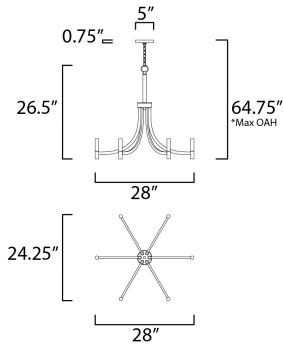

MEASUREMENTS

- DIMENSION : 28" W x 26.5" H
- MAX OAH : 64.75" OAH
- CANOPY : 5" W x 0.75" H x 5" L
- HANGING WEIGHT : 6.75 lb

LAMPING

- INPUT VOLTAGE : 120V
- BULB : 6 x 60W Incandescent E12 Candelabra , 360W Total
- BULB INCLUDED : (Not Included)
- DIMMABLE : Yes