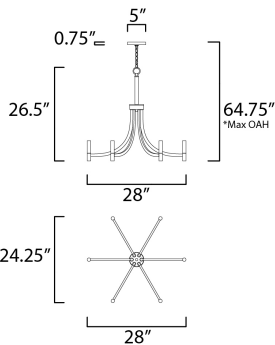

MEASUREMENTS

- DIMENSION : 28" W x 26.5" H
- MAX OAH : 64.75" OAH
- CANOPY : 5" W x 0.75" H x 5" L
- HANGING WEIGHT : 6.75 lb

LAMPING

- INPUT VOLTAGE : 120V
- BULB : 6 x 60W Incandescent E12 Candelabra , 360W Total
- BULB INCLUDED : (Not Included)
- DIMMABLE : Yes