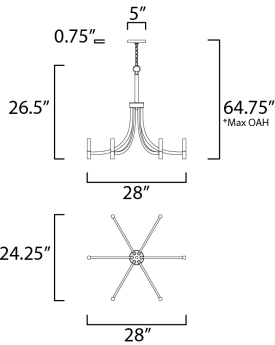

MEASUREMENTS

- DIMENSION : 28" W x 26.5" H
- MAX OAH : 64.75" OAH
- CANOPY : 5" W x 0.75" H x 5" L
- HANGING WEIGHT : 6.75 lb

LAMPING

- INPUT VOLTAGE : 120V
- BULB : 6 x 60W Incandescent E12 Candelabra , 360W Total
- BULB INCLUDED : (Not Included)
- DIMMABLE : Yes