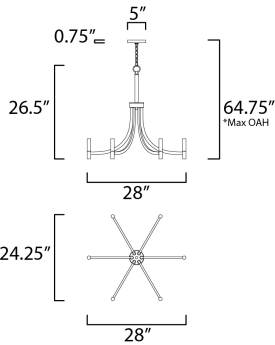

**MEASUREMENTS**

- DIMENSION : 28" W x 26.5" H
- MAX OAH : 64.75" OAH
- CANOPY : 5" W x 0.75" H x 5" L
- HANGING WEIGHT : 6.75 lb

**LAMPING**

- INPUT VOLTAGE : 120V
- BULB : 6 x 60W Incandescent E12 Candelabra , 360W Total
- BULB INCLUDED : (Not Included)
- DIMMABLE : Yes