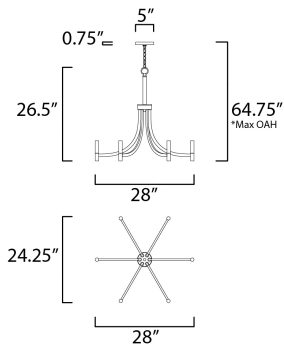

MEASUREMENTS

- DIMENSION : 28" W x 26.5" H
- MAX OAH : 64.75" OAH
- CANOPY : 5" W x 0.75" H x 5" L
- HANGING WEIGHT : 6.75 lb

LAMPING

- INPUT VOLTAGE : 120V
- BULB : 6 x 60W Incandescent E12 Candelabra , 360W Total
- BULB INCLUDED : (Not Included)
- DIMMABLE : Yes