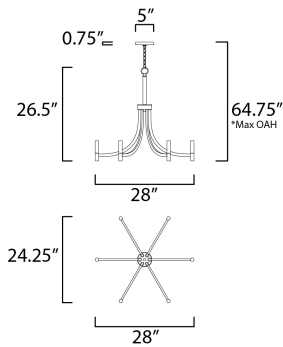

**MEASUREMENTS**

- DIMENSION : 28" W x 26.5" H
- MAX OAH : 64.75" OAH
- CANOPY : 5" W x 0.75" H x 5" L
- HANGING WEIGHT : 6.75 lb

**LAMPING**

- INPUT VOLTAGE : 120V
- BULB : 6 x 60W Incandescent E12 Candelabra , 360W Total
- BULB INCLUDED : (Not Included)
- DIMMABLE : Yes