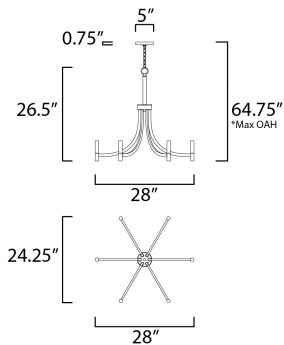

MEASUREMENTS

- DIMENSION : 28" W x 26.5" H
- MAX OAH : 64.75" OAH
- CANOPY : 5" W x 0.75" H x 5" L
- HANGING WEIGHT : 6.75 lb

LAMPING

- INPUT VOLTAGE : 120V
- BULB : 6 x 60W Incandescent E12 Candelabra , 360W Total
- BULB INCLUDED : (Not Included)
- DIMMABLE : Yes