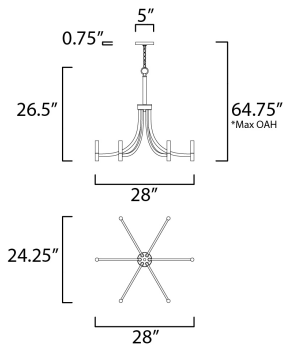

MEASUREMENTS

- DIMENSION : 28" W x 26.5" H
- MAX OAH : 64.75" OAH
- CANOPY : 5" W x 0.75" H x 5" L
- HANGING WEIGHT : 6.75 lb

LAMPING

- INPUT VOLTAGE : 120V
- BULB : 6 x 60W Incandescent E12 Candelabra , 360W Total
- BULB INCLUDED : (Not Included)
- DIMMABLE : Yes