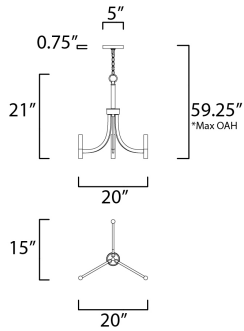

*max overall height

MEASUREMENTS

- DIMENSION : 20" W x 21" H
- MAX OAH : 59.25" OAH
- CANOPY : 5" W x 0.75" H x 5" L
- HANGING WEIGHT : 3.28 lb

LAMPING

- INPUT VOLTAGE : 120V
- BULB : 3 x 60W Incandescent E12 Candelabra , 180W Total
- BULB INCLUDED : (Not Included)
- DIMMABLE : Yes