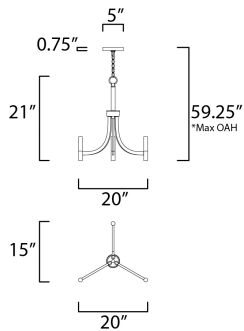

*max overall height

MEASUREMENTS

- DIMENSION : 20" W x 21" H
- MAX OAH : 59.25" OAH
- CANOPY : 5" W x 0.75" H x 5" L
- HANGING WEIGHT : 3.28 lb

LAMPING

- INPUT VOLTAGE : 120V
- BULB : 3 x 60W Incandescent E12 Candelabra , 180W Total
- BULB INCLUDED : (Not Included)
- DIMMABLE : Yes