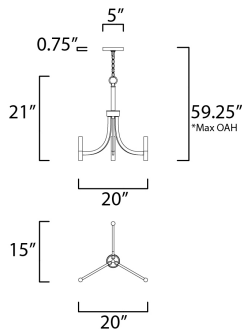

*max overall height

MEASUREMENTS

- DIMENSION : 20" W x 21" H
- MAX OAH : 59.25" OAH
- CANOPY : 5" W x 0.75" H x 5" L
- HANGING WEIGHT : 3.28 lb

LAMPING

- INPUT VOLTAGE : 120V
- BULB : 3 x 60W Incandescent E12 Candelabra , 180W Total
- BULB INCLUDED : (Not Included)
- DIMMABLE : Yes