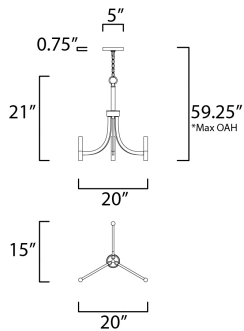

\*max overall height

**MEASUREMENTS**

- DIMENSION : 20" W x 21" H
- MAX OAH : 59.25" OAH
- CANOPY : 5" W x 0.75" H x 5" L
- HANGING WEIGHT : 3.28 lb

**LAMPING**

- INPUT VOLTAGE : 120V
- BULB : 3 x 60W Incandescent E12 Candelabra , 180W Total
- BULB INCLUDED : (Not Included)
- DIMMABLE : Yes