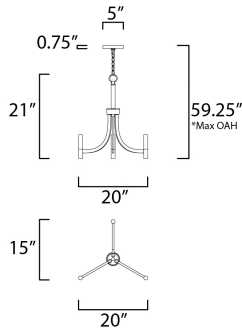

*max overall height

MEASUREMENTS

- DIMENSION : 20" W x 21" H
- MAX OAH : 59.25" OAH
- CANOPY : 5" W x 0.75" H x 5" L
- HANGING WEIGHT : 3.28 lb

LAMPING

- INPUT VOLTAGE : 120V
- BULB : 3 x 60W Incandescent E12 Candelabra , 180W Total
- BULB INCLUDED : (Not Included)
- DIMMABLE : Yes