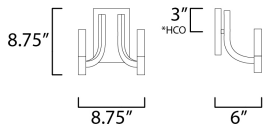

PRODUCT DESCRIPTION

This transitional style chandelier collection features sweeping rectangular arms that transitions to a simple tubular candles. Available in Bronze with Antique Brass accents or all Satin Nickel for a more modern approach.