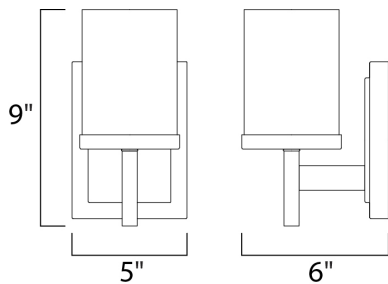

PRODUCT DESCRIPTION

Square glass shades ride upon a rectangular bar to create geometry at its best. Available in Polished Chrome with Satin White glass and Satin Nickel and white Linen glass.

MEASUREMENTS

DIMENSION : 5" W x 9" H x 6" Ext
 BACK PLATE : 4.75" W x 6.5" H x 5.5" HCO
 HANGING WEIGHT : 3.96 lb

LAMPING

INPUT VOLTAGE : 120V
 BULB : 1 x 60W Incandescent E26 Medium , 60W Total
 BULB INCLUDED : (Not Included)
 DIMMABLE : Yes