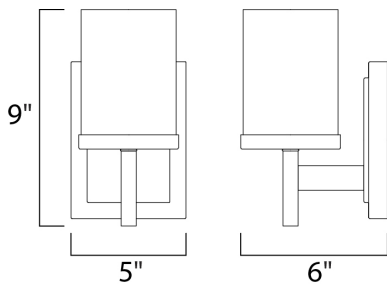

**PRODUCT DESCRIPTION**

Square glass shades ride upon a rectangular bar to create geometry at its best. Available in Polished Chrome with Satin White glass and Satin Nickel and white Linen glass.

**MEASUREMENTS**

- DIMENSION : 5" W x 9" H x 6" Ext
- BACK PLATE : 4.75" W x 6.5" H x 5.5" HCO
- HANGING WEIGHT : 3.96 lb

**LAMPING**

- INPUT VOLTAGE : 120V
- BULB : 1 x 60W Incandescent E26 Medium , 60W Total
- BULB INCLUDED : (Not Included)
- DIMMABLE : Yes