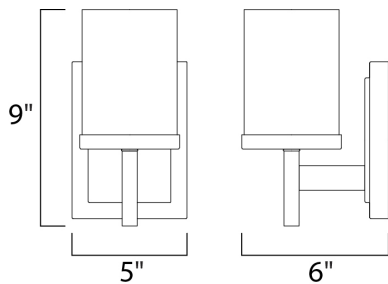

PRODUCT DESCRIPTION

Square glass shades ride upon a rectangular bar to create geometry at its best. Available in Polished Chrome with Satin White glass and Satin Nickel and white Linen glass.

MEASUREMENTS

- DIMENSION : 5" W x 9" H x 6" Ext
- BACK PLATE : 4.75" W x 6.5" H x 5.5" HCO
- HANGING WEIGHT : 3.96 lb

LAMPING

- INPUT VOLTAGE : 120V
- BULB : 1 x 60W Incandescent E26 Medium , 60W Total
- BULB INCLUDED : (Not Included)
- DIMMABLE : Yes