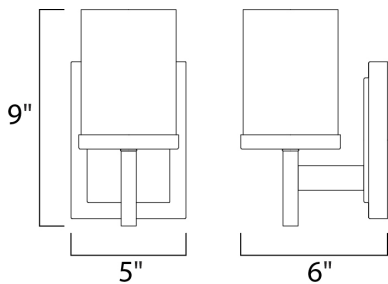

PRODUCT DESCRIPTION

Square glass shades ride upon a rectangular bar to create geometry at its best. Available in Polished Chrome with Satin White glass and Satin Nickel and white Linen glass.

MEASUREMENTS

- DIMENSION : 5" W x 9" H x 6" Ext
- BACK PLATE : 4.75" W x 6.5" H x 5.5" HCO
- HANGING WEIGHT : 3.96 lb

LAMPING

- INPUT VOLTAGE : 120V
- BULB : 1 x 60W Incandescent E26 Medium , 60W Total
- BULB INCLUDED : (Not Included)
- DIMMABLE : Yes