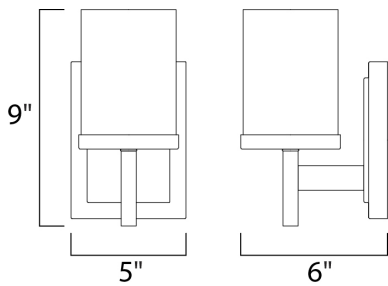

PRODUCT DESCRIPTION

Square glass shades ride upon a rectangular bar to create geometry at its best. Available in Polished Chrome with Satin White glass and Satin Nickel and white Linen glass.

MEASUREMENTS

- DIMENSION : 5" W x 9" H x 6" Ext
- BACK PLATE : 4.75" W x 6.5" H x 5.5" HCO
- HANGING WEIGHT : 3.96 lb

LAMPING

- INPUT VOLTAGE : 120V
- BULB : 1 x 60W Incandescent E26 Medium , 60W Total
- BULB INCLUDED : (Not Included)
- DIMMABLE : Yes