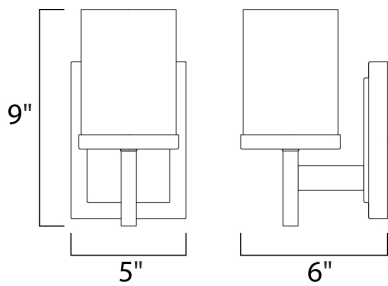

**PRODUCT DESCRIPTION**

Square glass shades ride upon a rectangular bar to create geometry at its best. Available in Polished Chrome with Satin White glass and Satin Nickel and white Linen glass.

**MEASUREMENTS**

- DIMENSION : 5" W x 9" H x 6" Ext
- BACK PLATE : 4.75" W x 6.5" H x 5.5" HCO
- HANGING WEIGHT : 3.96 lb

**LAMPING**

- INPUT VOLTAGE : 120V
- BULB : 1 x 60W Incandescent E26 Medium , 60W Total
- BULB INCLUDED : (Not Included)
- DIMMABLE : Yes