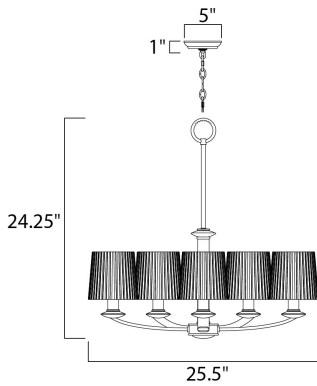

PRODUCT DESCRIPTION

The classic Finesse collection features sweeping oval tube arms that transition to sculptured fonts. The pleated glass shade in Dusty White or Frost shed a warm diffused light.

MEASUREMENTS

DIMENSION : 25.5" W x 24.25" H
 CANOPY : 1" H
 HANGING WEIGHT : 16 lb

LAMPING

INPUT VOLTAGE : 120V
 BULB : 5 x 60W Incandescent E12 Candelabra , 300W Total
 BULB INCLUDED : (Not Included)
 DIMMABLE : Yes

FINISHES OPTION

 Satin Nickel (SN)

GLASS

Frosted FT

MATERIAL

Steel

RATINGS

cULus
 Dry Location