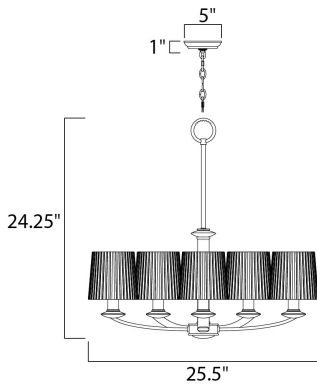

**PRODUCT DESCRIPTION**

The classic Finesse collection features sweeping oval tube arms that transition to sculptured fonts. The pleated glass shade in Dusty White or Frost shed a warm diffused light.

**MEASUREMENTS**

DIMENSION : 25.5" W x 24.25" H  
 CANOPY : 1" H  
 HANGING WEIGHT : 16 lb

**LAMPING**

INPUT VOLTAGE : 120V  
 BULB : 5 x 60W Incandescent E12 Candelabra , 300W Total  
 BULB INCLUDED : (Not Included)  
 DIMMABLE : Yes

**FINISHES OPTION**

 Satin Nickel (SN)

**GLASS**

Frosted FT

**MATERIAL**

Steel

**RATINGS**

cULus  
 Dry Location