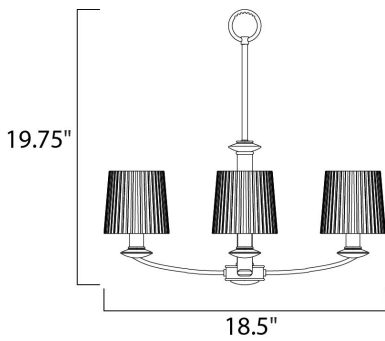

PRODUCT DESCRIPTION

The classic Finesse collection features sweeping oval tube arms that transition to sculptured fonts. The pleated glass shade in Dusty White or Frost shed a warm diffused light.

MEASUREMENTS

DIMENSION : 18.5" L x 18.5" W x 19.75" H
HANGING WEIGHT : 8.75 lb

LAMPING

INPUT VOLTAGE : 120V
BULB : 3 x 60W Incandescent E12 Candelabra , 180W Total
BULB INCLUDED : (Not Included)
DIMMABLE : Yes

FINISHES OPTION

Satin Nickel (SN)

GLASS

Frosted FT

MATERIAL

Steel

RATINGS

cULus
Dry Location

ADDITIONAL

ADJUSTABLE
OPERATING TEMPERATURE:
-20°C (-4°F), 40°C (104°F)

Always consult a qualified electrician before installing any lighting product.