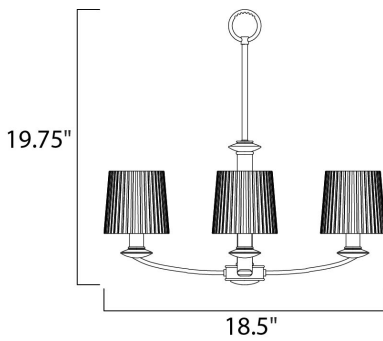

PRODUCT DESCRIPTION

The classic Finesse collection features sweeping oval tube arms that transition to sculptured fonts. The pleated glass shade in Dusty White or Frost shed a warm diffused light.

MEASUREMENTS

DIMENSION : 18.5" L x 18.5" W x 19.75" H
 HANGING WEIGHT : 8.75 lb

LAMPING

INPUT VOLTAGE : 120V
 BULB : 3 x 60W Incandescent E12 Candelabra , 180W Total
 BULB INCLUDED : (Not Included)
 DIMMABLE : Yes

FINISHES OPTION

 Satin Nickel (SN)

GLASS

Frosted FT

MATERIAL

Steel

RATINGS

cULus
 Dry Location

ADDITIONAL