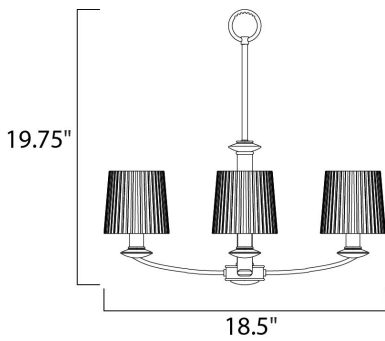

PRODUCT DESCRIPTION

The classic Finesse collection features sweeping oval tube arms that transition to sculptured fonts. The pleated glass shade in Dusty White or Frost shed a warm diffused light.

MEASUREMENTS

DIMENSION : 18.5" L x 18.5" W x 19.75" H
 HANGING WEIGHT : 8.75 lb

LAMPING

INPUT VOLTAGE : 120V
 BULB : 3 x 60W Incandescent E12 Candelabra , 180W Total
 BULB INCLUDED : (Not Included)
 DIMMABLE : Yes

FINISHES OPTION

 Satin Nickel (SN)

GLASS

Frosted FT

MATERIAL

Steel

RATINGS

cULus
 Dry Location

ADDITIONAL