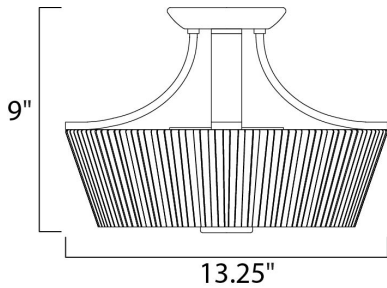

PRODUCT DESCRIPTION

The classic Finesse collection features sweeping oval tube arms that transition to sculptured fonts. The pleated glass shade in Dusty White or Frost shed a warm diffused light.

MEASUREMENTS

DIMENSION : 13.25" L x 13.25" W x 9" H
HANGING WEIGHT : 5.82 lb

LAMPING

INPUT VOLTAGE : 120V
BULB : 3 x 60W Incandescent E26 Medium , 180W Total
BULB INCLUDED : (Not Included)
DIMMABLE : Yes

FINISHES OPTION

Satin Nickel (SN)

GLASS

Frosted FT

MATERIAL

Steel, Glass

RATINGS

cULus
Dry Location

ADDITIONAL

OPERATING TEMPERATURE:
-20°C (-4°F), 40°C (104°F)

Always consult a qualified electrician before installing any lighting product.