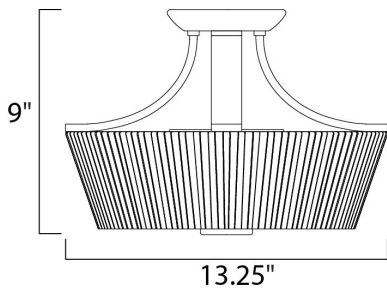

PRODUCT DESCRIPTION

The classic Finesse collection features sweeping oval tube arms that transition to sculptured fonts. The pleated glass shade in Dusty White or Frost shed a warm diffused light.

MEASUREMENTS

DIMENSION : 13.25" L x 13.25" W x 9" H
HANGING WEIGHT : 5.82 lb

LAMPING

INPUT VOLTAGE : 120V
BULB : 3 x 60W Incandescent E26 Medium , 180W Total
BULB INCLUDED : (Not Included)
DIMMABLE : Yes

FINISHES OPTION

Satin Nickel (SN)

GLASS

Frosted FT

MATERIAL

Steel, Glass

RATINGS

cULus
Dry Location

ADDITIONAL

OPERATING TEMPERATURE:
-20°C (-4°F), 40°C (104°F)

Always consult a qualified electrician before installing any lighting product.