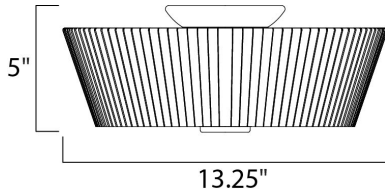

PRODUCT DESCRIPTION

The classic Finesse collection features sweeping oval tube arms that transition to sculptured fonts. The pleated glass shade in Dusty White or Frost shed a warm diffused light.

MEASUREMENTS

DIMENSION : 13.25" L x 13.25" W x 5" H
HANGING WEIGHT : 3.78 lb

LAMPING

INPUT VOLTAGE : 120V
BULB : 3 x 60W Incandescent E26 Medium , 180W Total
BULB INCLUDED : (Not Included)
DIMMABLE : Yes

FINISHES OPTION

Satin Nickel (SN)

GLASS

Frosted FT

MATERIAL

Steel, Glass

RATINGS

cULus
Dry Location

ADDITIONAL

OPERATING TEMPERATURE:
-20°C (-4°F), 40°C (104°F)

Always consult a qualified electrician before installing any lighting product.