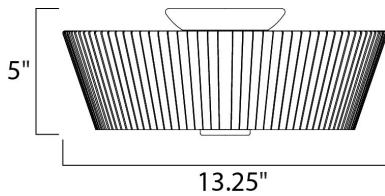

PRODUCT DESCRIPTION

The classic Finesse collection features sweeping oval tube arms that transition to sculptured fonts. The pleated glass shade in Dusty White or Frost shed a warm diffused light.

MEASUREMENTS

DIMENSION : 13.25" L x 13.25" W x 5" H
 HANGING WEIGHT : 3.78 lb

LAMPING

INPUT VOLTAGE : 120V
 BULB : 3 x 60W Incandescent E26 Medium , 180W Total
 BULB INCLUDED : (Not Included)
 DIMMABLE : Yes

FINISHES OPTION

 Satin Nickel (SN)

GLASS

Frosted FT

MATERIAL

Steel, Glass

RATINGS

cULus
 Dry Location

ADDITIONAL